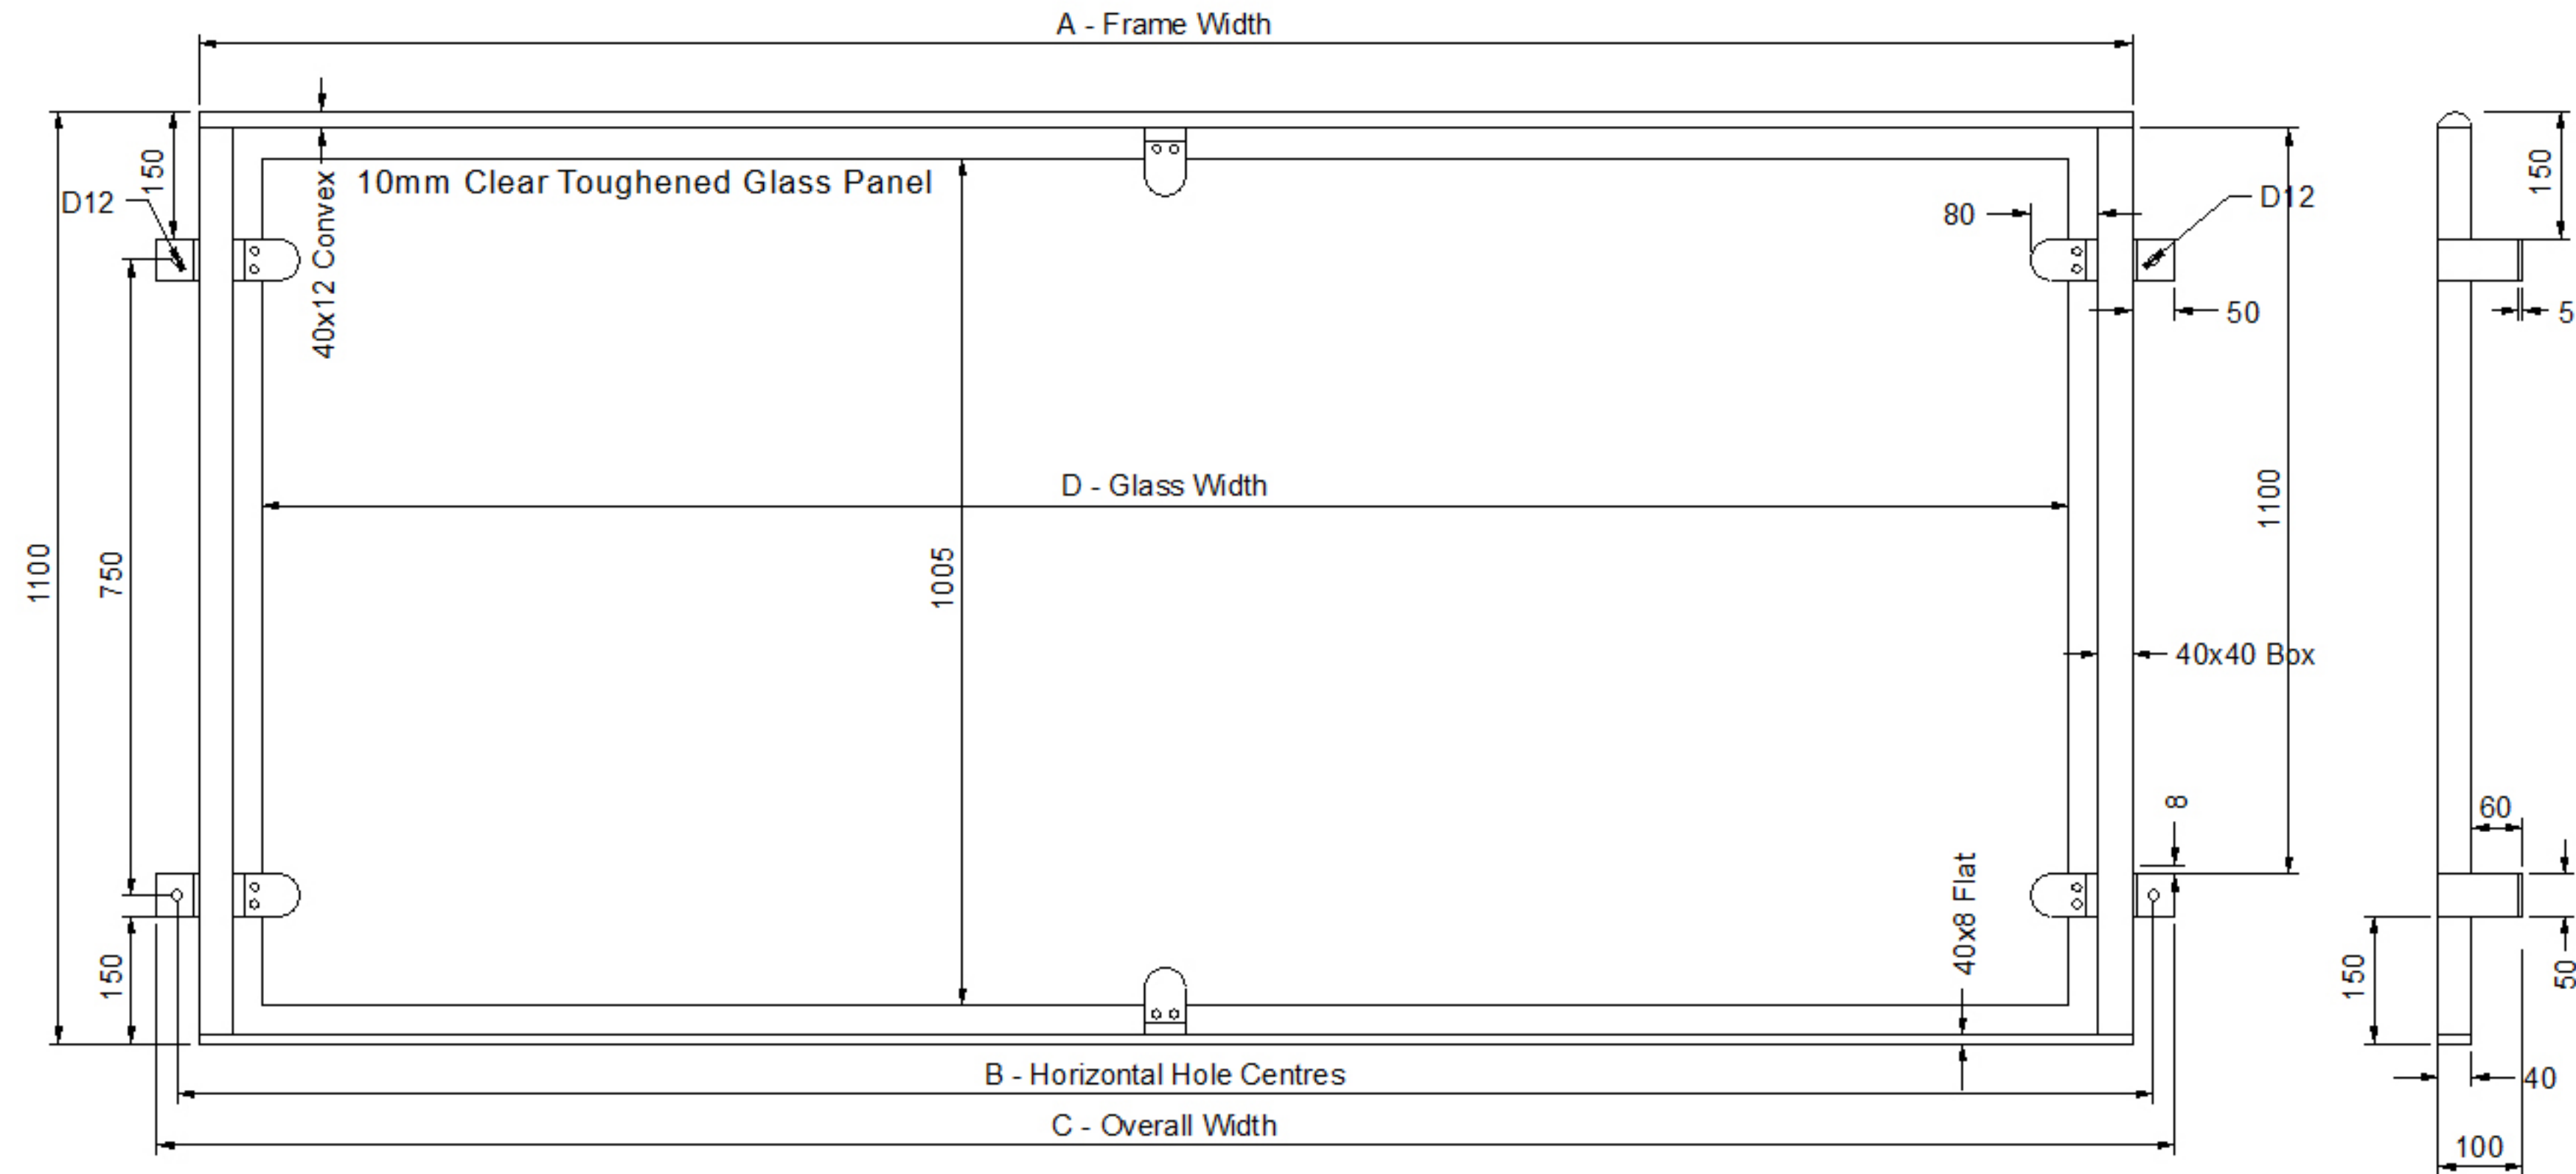

RUNSWICK GLASS & STEEL
 JULIET BALCONY SIZES 2200mm to 2500mm

Runswick Glass & Steel Balcony Dimensions in M.M				
BALCONY WIDTH in mm	DIM A	DIM B	DIM C	DIM D
2200	2200	2250	2300	2045
2300	2300	2350	2400	2145
2400	2400	2450	2500	2245
2500	2500	2550	2600	2345