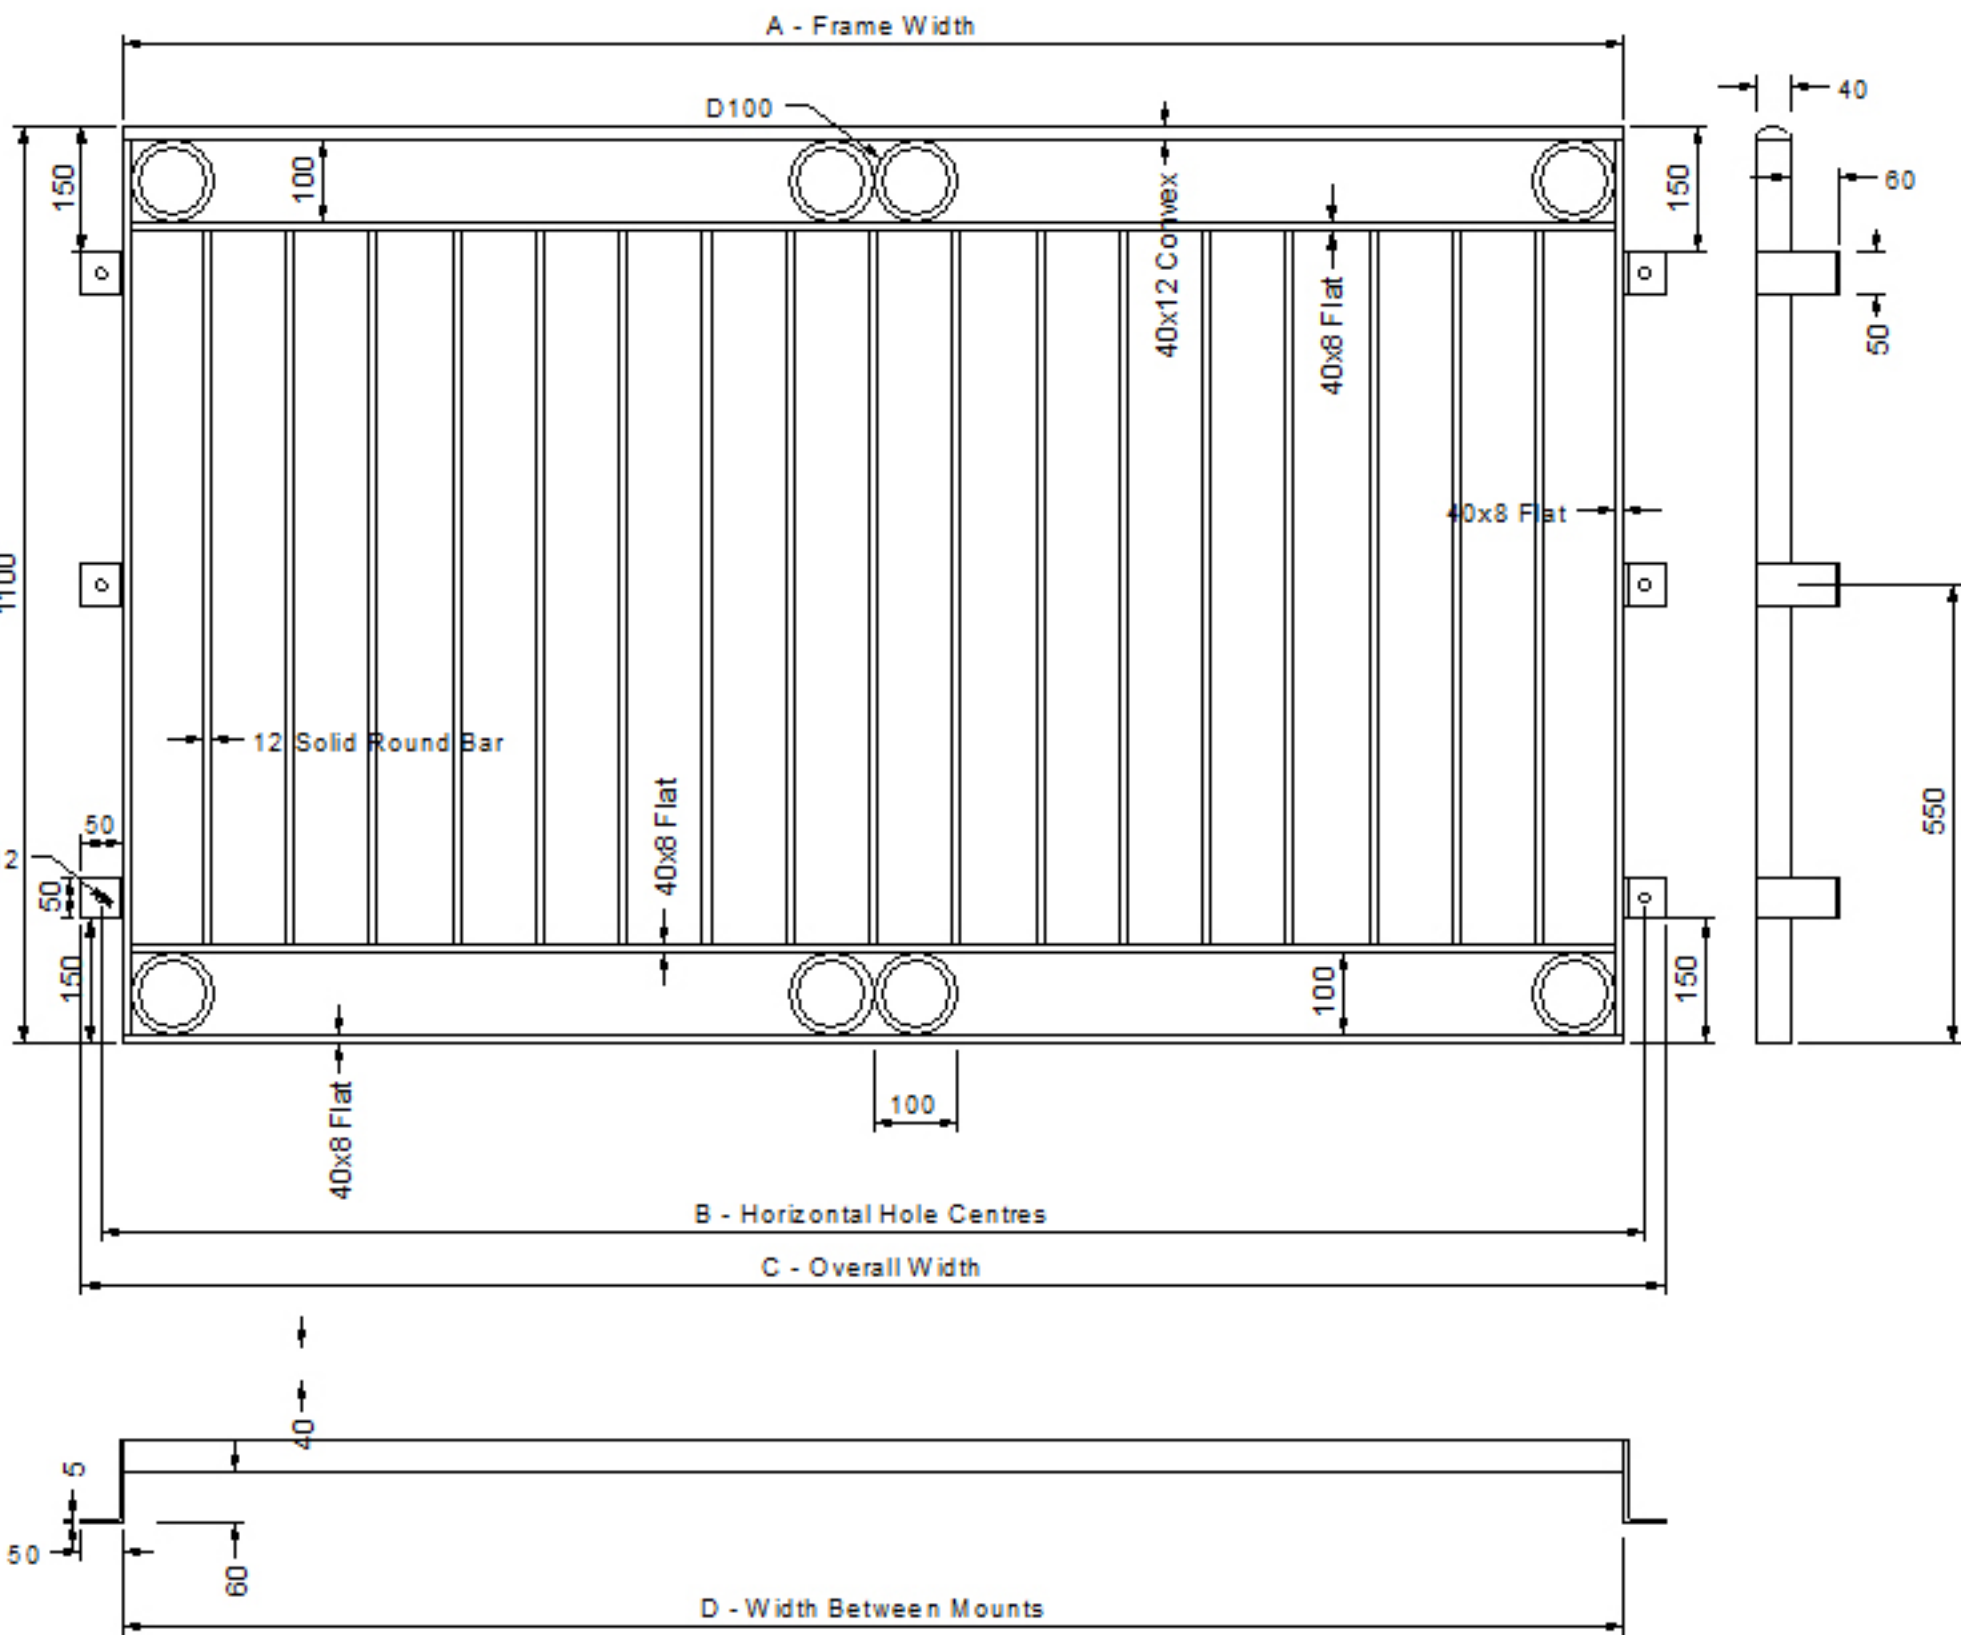

CONISTON JULIET BALCONY 2600mm & 2700mm Version - 3x Mounts Per Side

Coniston Balcony Dimensions in M.M				
BALCONY WIDTH in mm	DIM A	DIM B	DIM C	DIM D
2600	2600	2650	2700	2600
2700	2700	2750	2800	2700